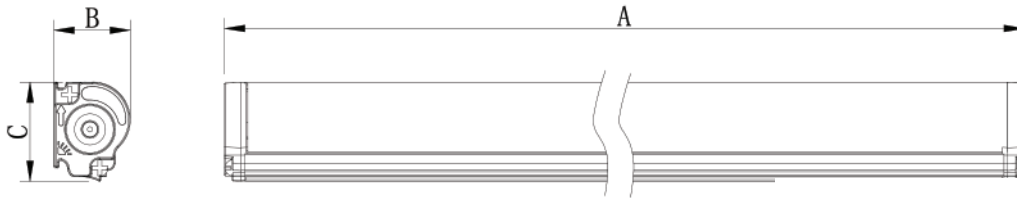

FEATURES

- Canopy model with integrated optical lens, provides the optimal light spread.
- Aluminum design provides optimal heat dissipation for long life and reliability.
- Shatterproof polycarbonate lens.
- Life span of more than 50,000 hours.
- Operates on remote driver (AC120-277v)
- Available in a variety of lengths.
- Available in Canopy and Shelf models.
- Available in 2700K to 5700K , Hi-Spectrum and CRI>90 and R9>70
- Saves up to 80% energy consumption compared to traditional lighting.

Product Parameters

	MODEL	WATTS	INPUT VOLTAGE	LUMINOUS FLUX	CCT	CRI	BEAM ANGLE	WARRANTY	WORKING TEMP	MATERIAL
SHELF	GWL-AL-S-0550-032-XXK-D-C95	3.2	Driver AC100-277V	> 419 lm	2700K	≥90	105°	5 years	-30° - 45° C	Aluminium & PC
	GWL-AL-S-0850-048-XXK-D-C95	4.8	LED Strip DC 24V	> 624 lm	3000K					
	GWL-AL-S-1200-064-XXK-D-C95	6.4		> 835 lm	4000K					
CANOPY	GWL-AL-C-0550-096-XXK-D-C95	9.6	Driver AC100-277V	> 1050 lm	2700K	≥90	75°	5 years	-30° - 45° C	Aluminium & PC
	GWL-AL-C-0850-144-XXK-D-C95	14.4	LED Strip DC 24V	> 1550 lm	3000K					
	GWL-AL-C-1200-200-XXK-D-C95	20.0		> 2300 lm	4000K					

Product Dimensions

Length	2FT	3FT	4FT
A (MM)	550	850	1200
B (MM)	15	15	15
C (MM)	19.4	19.4	19.4

Product Order Code

GWL	PF	XX	PF	XXK	D	C95
GWL	PRODUCT SERIES AL-S- Aluminum Shelf AL-C - Aluminium Canopy	SIZE XXXX Millimeters	WATTAGE 032 - 3.2 watt 048 - 4.8 watt 064 - 6.4 watt 096 - 9.6 watt 144 - 14.4 watt 200 - 20.0 watt	CCT 27K - 2700K 30K - 3000K 35K - 3500K 40K - 4000K HSP - Hi Spectrum	D - DOUBLE END POWER	C93- CRI >95