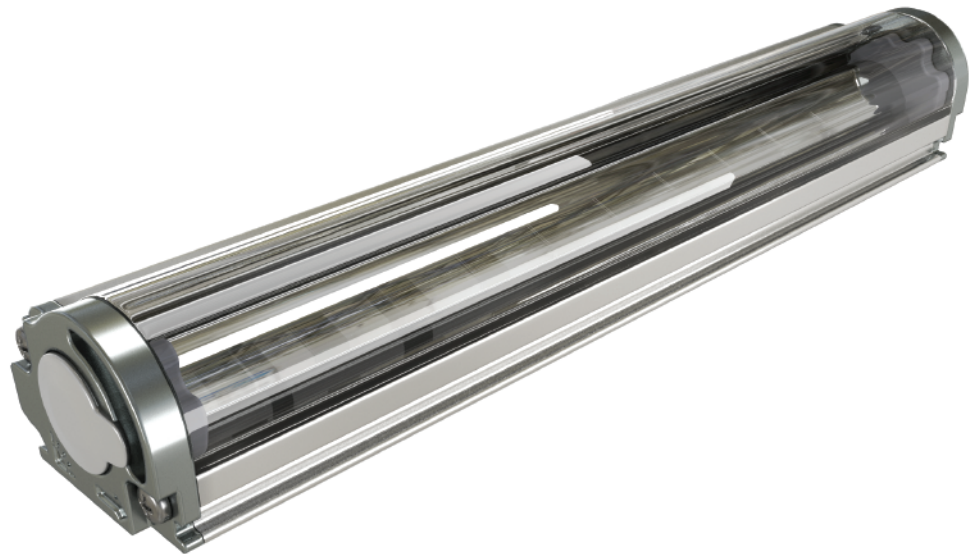

Premium Horizontal Refrigeration LED Strip

Improve your refrigerated case display lighting with the Premium Refrigeration LED Strip. This strip is designed to fit perfectly in both canopy and shelf light applications, with a wide variety of mounting option. Improve the look of your displayed product and improve your customer experience with premium colours using high CRI and High R9 colour rendering technology.

FEATURES

- Canopy model with integrated optical lens, provides the optimal light spread.
- Aluminum design provides optimal heat dissipation for long life and reliability.
- Shatterproof polycarbonate lens.
- Life span of more than 50,000 hours.
- Operates on remote driver (AC120-277v)
- Available in a variety of lengths.
- Available in Canopy and Shelf models.
- Available in 2700K to 5700K , Hi-Spectrum and CRI>90 and R9>70
- Saves up to 80% energy consumption compared to traditional lighting.

Product Parameters

	MODEL	WATTS	INPUT VOLTAGE	LUMINOUS FLUX	CCT	CRI	BEAM ANGLE	WARRANTY	WORKING TEMP	MATERIAL
SHELF	GWL-AL-S-0550-032-XXK-D-C95	3.2	Driver AC100-277V	> 419 lm	2700K	≥90	105°	5 years	-30° - 45° C	Aluminium & PC
	GWL-AL-S-0850-048-XXK-D-C95	4.8	LED Strip DC 24V	> 624 lm	3000K					
	GWL-AL-S-1200-064-XXK-D-C95	6.4		> 835 lm	4000K					
CANOPY	GWL-AL-C-0550-096-XXK-D-C95	9.6	Driver AC100-277V	> 1050 lm	2700K	≥90	75°	5 years	-30° - 45° C	Aluminium & PC
	GWL-AL-C-0850-144-XXK-D-C95	14.4	LED Strip DC 24V	> 1550 lm	3000K					
	GWL-AL-C-1200-200-XXK-D-C95	20.0		> 2300 lm	4000K					

Product Dimensions

Length	2FT	3FT	4FT
A (MM)	550	850	1200
B (MM)	15	15	15
C (MM)	19.4	19.4	19.4

Product Order Code

GWL	PF	XX	PF	XXK	D	C95
GWL	PRODUCT SERIES AL-S- Aluminum Shelf AL-C - Aluminium Canopy	SIZE XXXX Millimeters	WATTAGE 032 - 3.2 watt 048 - 4.8 watt 064 - 6.4 watt 096 - 9.6 watt 144 - 14.4 watt 200 - 20.0 watt	CCT 27K - 2700K 30K - 3000K 35K - 3500K 40K - 4000K HSP - Hi Spectrum	D - DOUBLE END POWER	C93- CRI >95